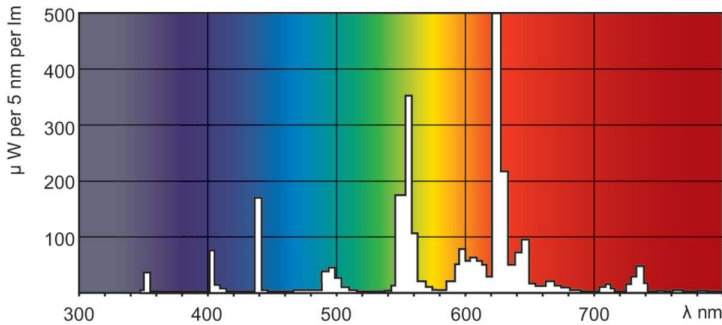

MASTER TL-D Super 80

MASTER TL-D Super 80 36W/827 1SL/25

The MASTER TL-D Super 80 lamp offers more lumens per watt and better color rendering than TL-D standard colors. Furthermore, it has a lower mercury content. The lamp can be operated in existing TL-D luminaires.

Product data

General Information	
Cap-Base	G13 [Medium Bi-Pin Fluorescent]
Flux measurement reference	Sphere
Life to 50% Failures (Nom)	15,000 hour(s)

Light Technical	
Color Code	827 [CCT of 2700K]
Luminous Flux	3,350 lm
Color Designation	Incandescent White
Chromaticity Coordinate X (Nom)	0.463
Chromaticity Coordinate Y (Nom)	0.42
Correlated Color Temperature (Nom)	2700 K
Luminous Efficacy (rated) (Nom)	93 lm/W
Color rendering index (CRI)	82

Photometric data

Spectral Power Distribution Colour - MASTER TL-D Super 80 36W/827 1SL/25

Lifetime

Life expectancy diagram - 3 hour cycle

Life expectancy diagram - 12 hour cycle

MASTER TL-D Super 80

Lifetime