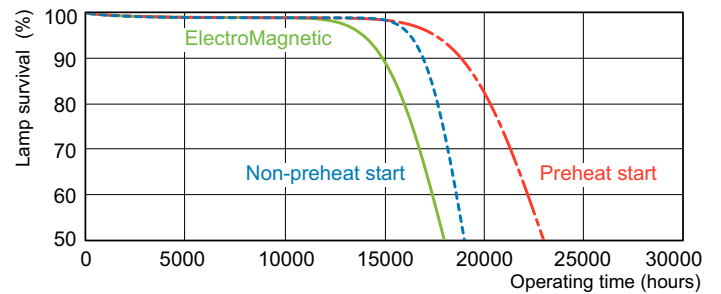

Photometric data

Spectral Power Distribution Colour - MASTER TL-D Super 80 36W/827 1SL/25

Lifetime

Life expectancy diagram - 3 hour cycle

Life expectancy diagram - 12 hour cycle

MASTER TL-D Super 80

Lifetime