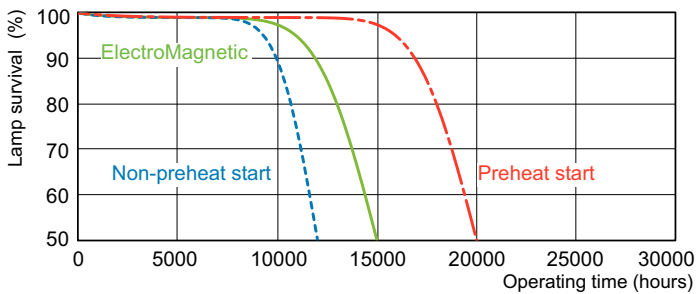

Photometric data

Spectral Power Distribution Colour - MASTER TL-D Super 80 36W/827 1SL/25

Lifetime

Life expectancy diagram - 3 hour cycle

Life expectancy diagram - 12 hour cycle

MASTER TL-D Super 80

Lifetime