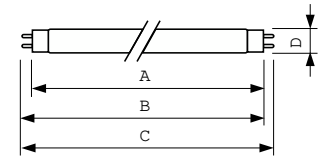

MASTER TL-D Super 80

Full product name	MASTER TL-D Super 80 36W/827 1SL/25
Full product code	871150063192340
Order code	927921082723
Material Nr. (12NC)	927921082723
Numerator - Quantity Per Pack	1

EAN/UPC - Product/Case	8711500631923
Numerator - Packs per outer box	25
EAN/UPC - Case	8711500631930

Dimensional drawing

Product	D (max)	A (max)	B (max)	B (min)	C (max)
MASTER TL-D Super 80 36W/827 1SL/25	28 mm	1,199.4 mm	1,206.5 mm	1,204.1 mm	1,213.6 mm