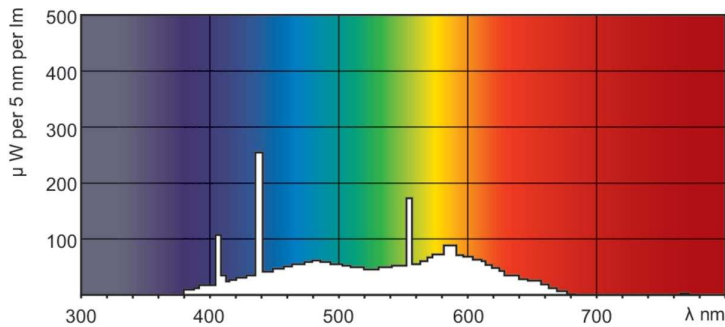

TL Mini Standard Colours

Mercury (Hg) Content (Nom)	4.4 mg
Energy Consumption kWh/1000 h	8 kWh
EPREL Registration Number	423492

Product Data

Order product name	TL Mini 8W/54-765 FAM/10X25BOX
Full product name	TL Mini 8W/54-765 FAM/10X25BOX
Full product code	871150071628627

Order code	928001005440
Material Nr. (12NC)	928001005440
Numerator - Quantity Per Pack	1
EAN/UPC - Product/Case	8711500716286
Numerator - Packs per outer box	250
EAN/UPC - Case	8711500716309

Dimensional drawing

Product	D (max)	A (max)	B (max)	B (min)	C (max)
TL Mini 8W/54-765 FAM/10X25BOX	16 mm	288.3 mm	295.4 mm	293.0 mm	302.5 mm

Photometric data

Spectral Power Distribution Colour - TL Mini 8W/54-765 FAM/10X25BOX