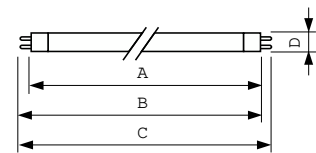

Product data

General Information		Operating and Electrical	
Cap-Base	G5	Power Consumption	7.1 W
Flux measurement reference	Sphere	Lamp Current (Nom)	0.145 A
Life to 50% Failures (Nom)	10,000 hour(s)	Voltage (Nom)	56 V
Light Technical		Controls and Dimming	
Color Code	54-765	Dimmable	Yes
Luminous Flux	335 lm	Mechanical and Housing	
Color Designation	Cool Daylight	Bulb Shape	T5
Chromaticity Coordinate X (Nom)	0.313	Net Weight (Piece)	27.000 g
Chromaticity Coordinate Y (Nom)	0.337	Approval and Application	
Correlated Color Temperature (Nom)	6500 K	Energy Efficiency Class	G
Luminous Efficacy (rated) (Nom)	48 lm/W	Mercury (Hg) Content (Max)	2.5 mg
Color rendering index (CRI)	72		

Order code	928001005440
Material Nr. (12NC)	928001005440
Numerator - Quantity Per Pack	1
EAN/UPC - Product/Case	8711500716286
Numerator - Packs per outer box	250
EAN/UPC - Case	8711500716309

Dimensional drawing