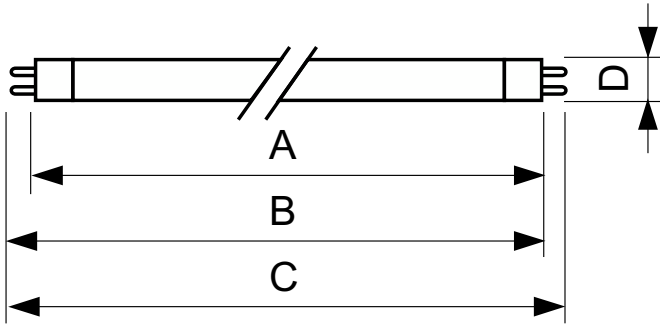

Product data

General Information	
Cap-Base	G5
Useful Life (Nom)	9,000 hour(s)
Light Technical	
Depreciation at Useful Lifetime	20 %
Operating and Electrical	
Power Consumption	6 W
Lamp Current (Nom)	0.16 A
Voltage (Nom)	42 V
Mechanical and Housing	
Net Weight (Piece)	21.000 g

TUV TL Mini

EAN/UPC - Case

8711500623669

Dimensional drawing

Product	D	C
TUV 6W FAM/10X25BOX	16 mm	226.3 mm

Photometric data

Spectral Power Distribution Colour - TUV 6W FAM/10X25BOX