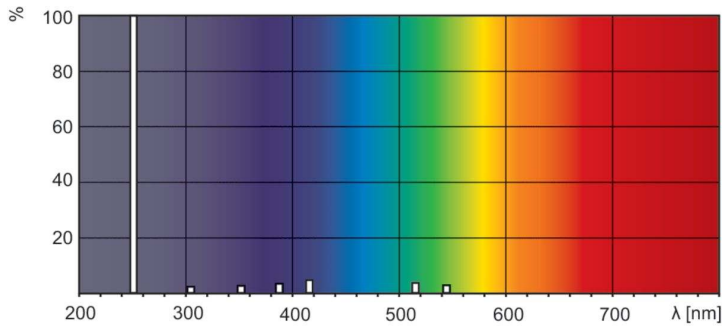

TUV TL Mini

EAN/UPC - Case

8711500623669

Dimensional drawing

Product	D	C
TUV 6W FAM/10X25BOX	16 mm	226.3 mm

Photometric data

Spectral Power Distribution Colour - TUV 6W FAM/10X25BOX